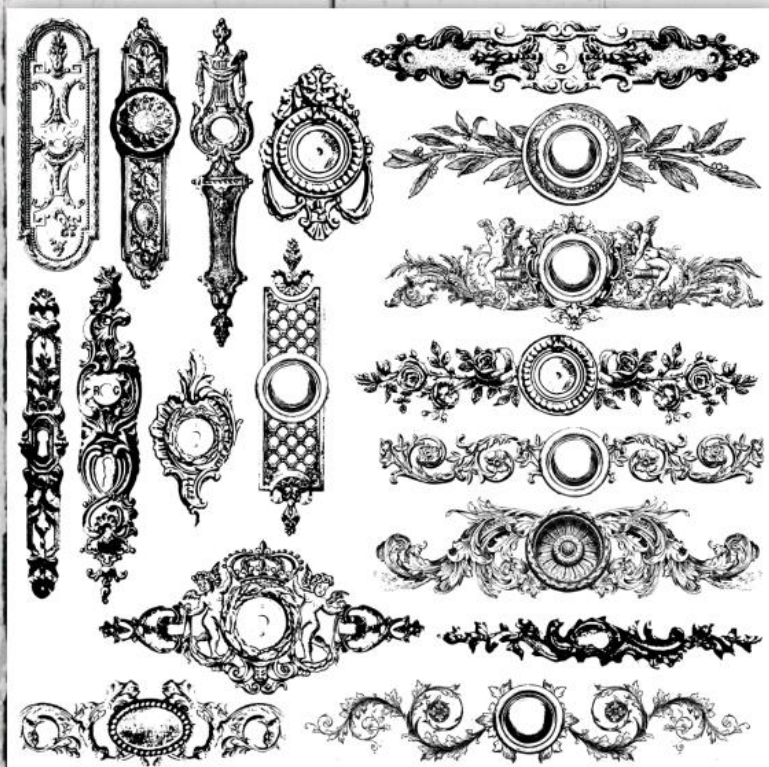

Painterly Roses

SKU DEC-STA-PAI

Sheet Dimensions: 12" x 12"

If you are familiar with our Birds, Branches and Blossoms Décor Stamps, then you are going to LOVE our Painterly Roses! Layer up the easy way and create romance with roses. They are also fab combined with Birds, Branches and Blossom!

Backplates

SKU DEC-STA-BAC

Sheet Dimensions: 12" x 12"

Our Backplates Décor Stamps are fabulous and versatile. They were designed to create backplate imagery behind your knobs for a fun and on trend alternative to dimensional backplates, however, they can also be used for distinctive fleurishy touches in any project.