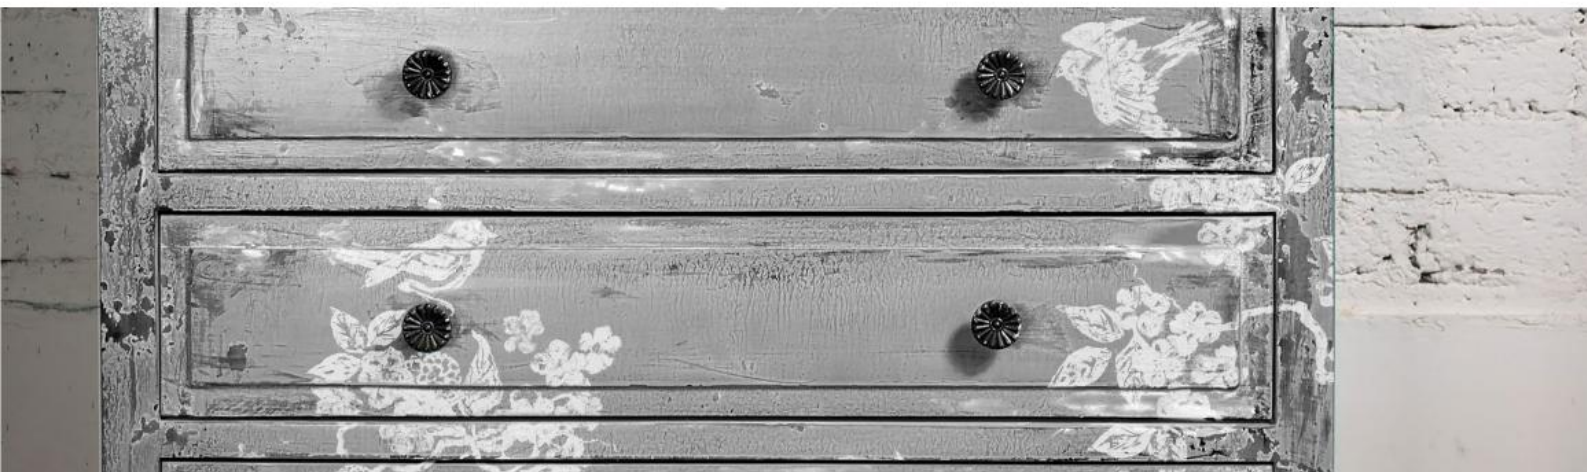

IOD Decor Stamps™ are an essential tool for creating. Decor, fashion, sugar arts (because our high quality material is food safe, you can use it in your sweet creations too!). We design our Decor Stamps™ in such a way to be as versatile as possible, allowing all kinds of uses and configurations, all high in style to meet the needs of our highly creative customer...YOU.

Birds Branches & Blossoms

SKU DEC-STA-BIR

Sheet Dimensions 12" x 12"

We are so excited about the Birds Branches & Blossoms Decor Stamp™. The concept allows you to create beautiful blossom designs, exactly as you want them. You don't have to have mad blossom painting skills, you'll just look like you do.

Maybe on a dresser,
maybe on a canvas....