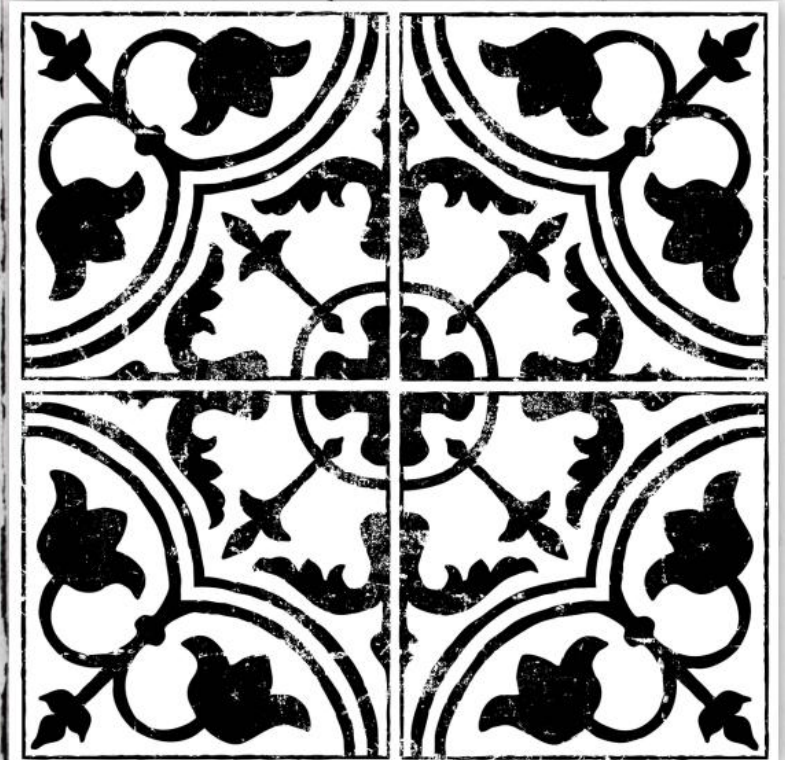

Cubanao Field Tile

SKU DEC-STA-CUB

Sheet Dimensions: 12" x 12"

The IOD Cubanao Field Tile Décor Stamp is back by popular demand, and it's no wonder. Of course the obvious use allows for you to transform floor surfaces and backsplashes to mimic the look of beautifully aged tiles in a stylish yet traditional pattern. BUT, you can also use it for creating fabulous fabric patterns, and unique on trend furniture.