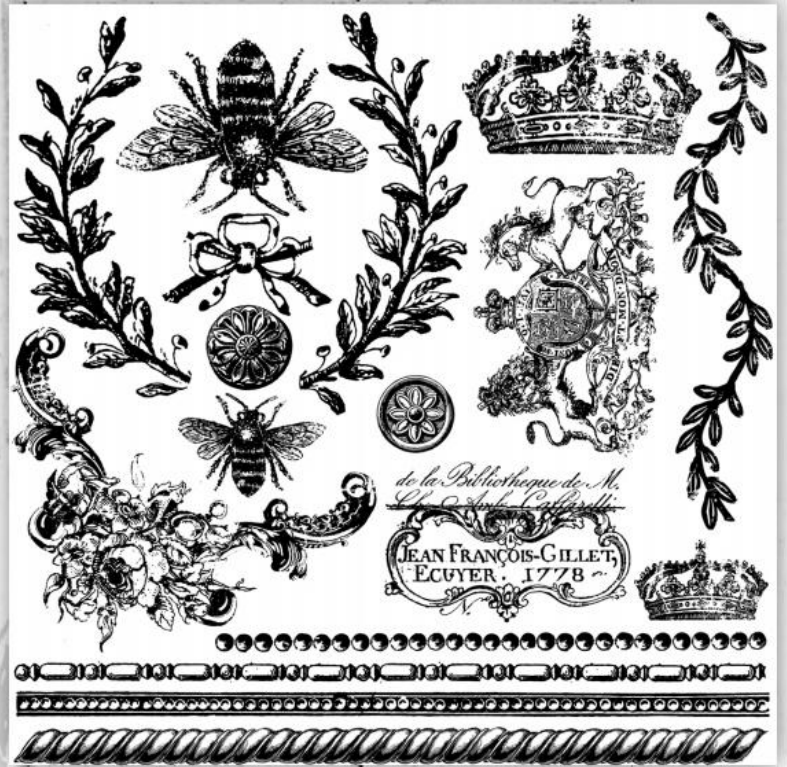

Queen Bee

SKU DEC-STA-QUE

Sheet Dimensions: 12" x 12"

When you need to add a royal touch, look no further than Queen Bee Decor Stamp™. Create a crest-like ensemble on your highboy, or a delicate trim on your china hutch. A bit of fancy fit for... well, you know.